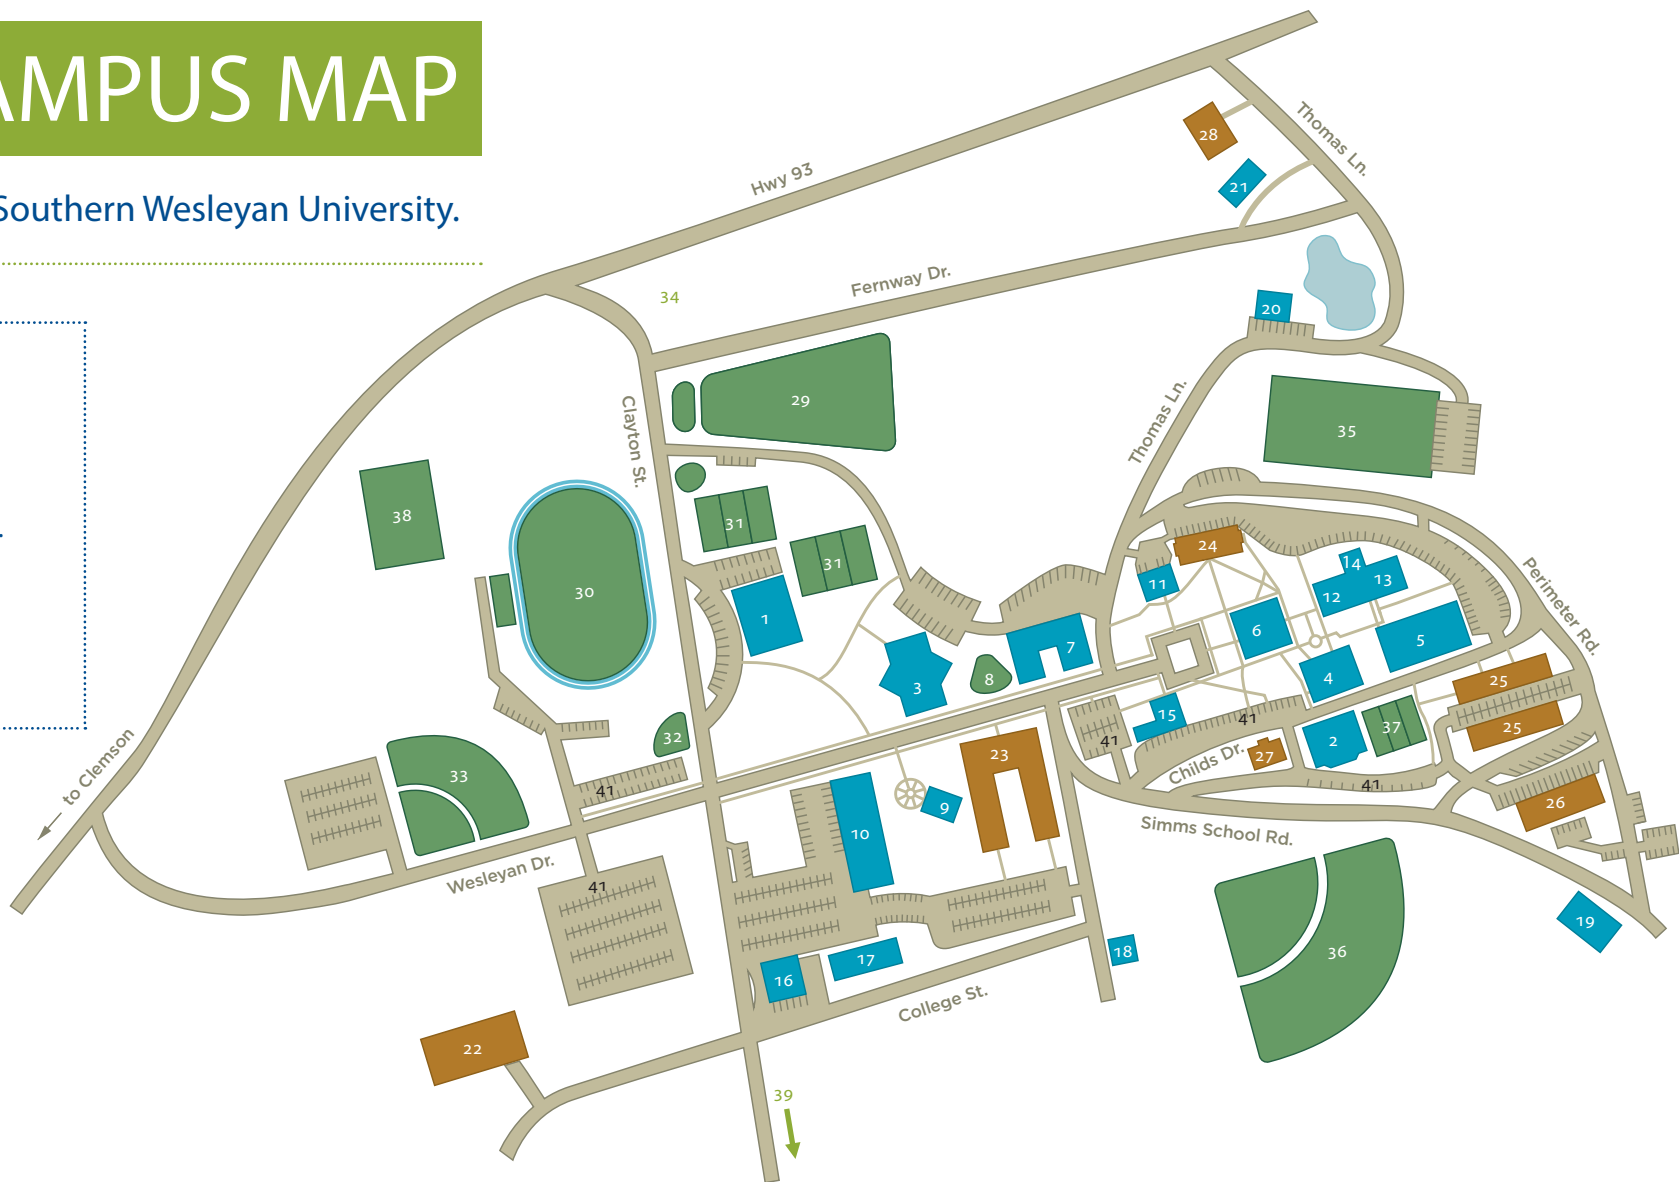

CAMPUS MAP

Welcome to Southern Wesleyan University.

CAMPUS VISITORS

- 1 Admissions
- 2 Dining Commons
- 3 Newton Hobson
- 4 Campus Store
- 4 Blue Hill Coffee & Tea Co.
- 6 Financial Aid
- 6 Academic Records
- 6 Student Accounts
- 11 Human Resources
- 41 Guest Parking

Visit map.swu.edu to use an interactive campus map on your mobile device.

CAMPUS BUILDINGS

- 1 Welcome Center
- 2 University Dining Commons - The Founders
- 3 Newton Hobson Chapel and Fine Arts Center
- 4 Jennings Campus Life Center
- 5 Tysinger Athletic Center
- 6 Rickman Library
- 7 Nicholson-Mitchell Christian Ministry Center
- 9 Freedom's Hill Church
- 10 Newby Education Center
- 11 Correll Hall - Administration
- 12 Brower Classroom Building
- 13 Gibson Science Building

- 22 Jericho Project
- 23 Joiner Hilson Complex
- 24 Stuart-Bennett Hall - OneLife
- 25 Apartments
- 26 Mullinax Hall
- 27 Childs Hall
- 28 Eagles Rest

RECREATIONAL AREAS

- 4 Jennings Campus Life Center
- 5 Tysinger Athletic Center
- 8 Dupin Celebration Amphitheater
- 29 P.B. Wood Golf Practice Range
- 30 Gilbert Track and Field Complex
- 31 Cox Tennis Complex
- 32 Sheriff National Guard Memorial Flag Plaza

- 33 Varsity Field - Softball
- 34 Cross Country Trail
- 35 Childs Field - Soccer
- 36 Connor Field - Baseball
- 37 Warrior Pit - Outdoor Recreation Courts
- 38 Intramural Field
- 39 SWU/Central Bike Trail