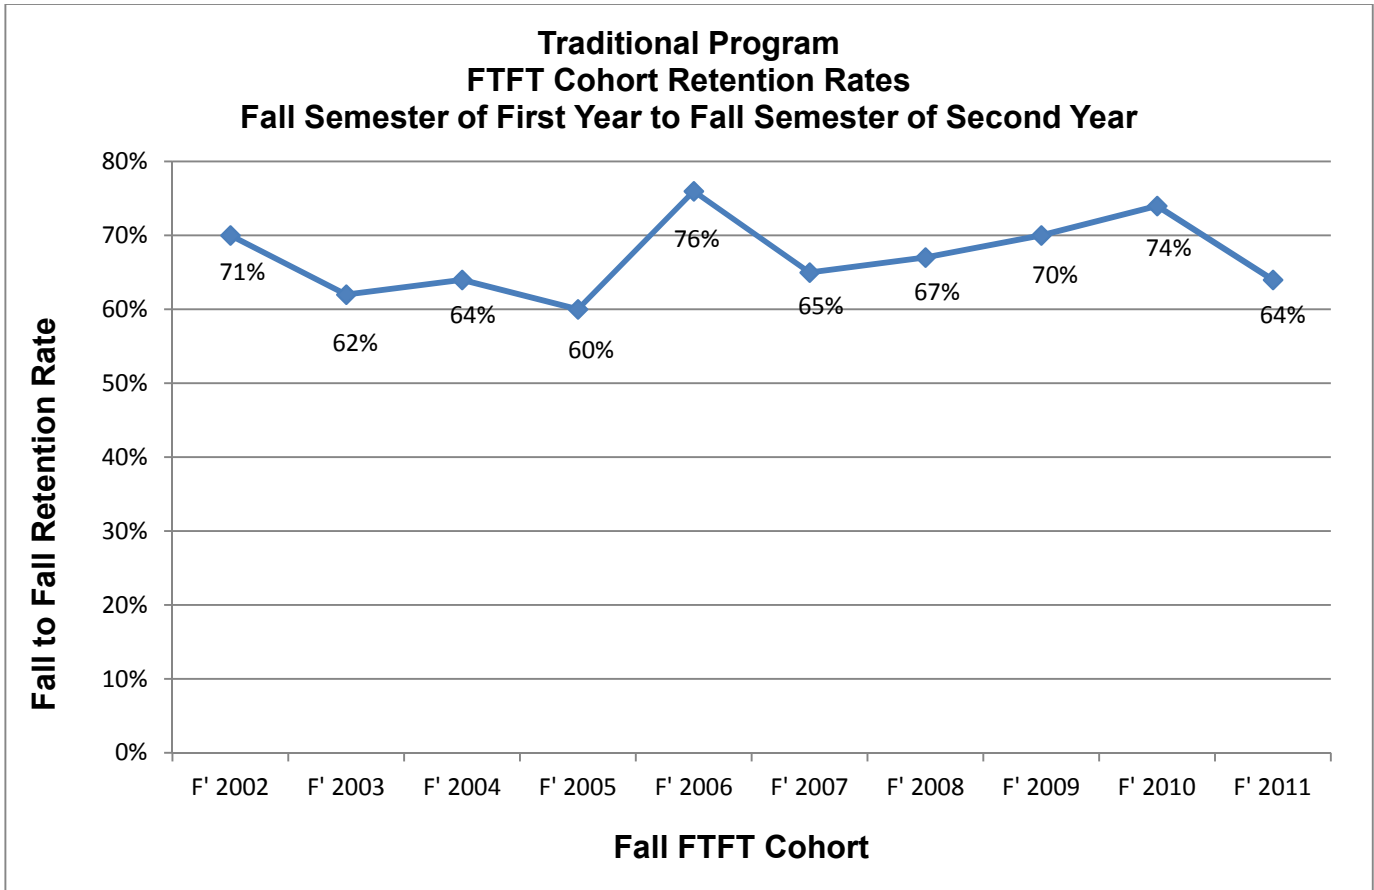

**Retention Rates  
First-Time, Full-Time Traditional Freshman Cohorts**

**FTFT Cohort Size  
Traditional Program**

	Initial Cohort	Returned for 3 <sup>rd</sup> Semester
Fall 2002	112	80
Fall 2003	122	76
Fall 2004	122	78
Fall 2005	138	83
Fall 2006	135	102
Fall 2007	158	102
Fall 2008	142	95
Fall 2009	168	118
Fall 2010	153	113
Fall 2011	120	77