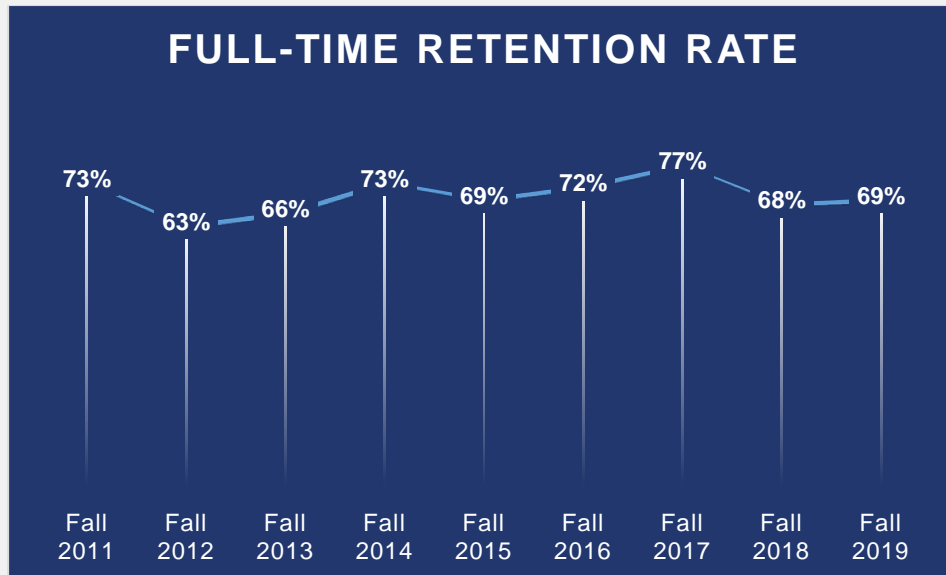

Institutional Retention Rates

First-Time, Full-Time Undergraduate Cohorts

First to second year retention rates of first-time, bachelor's degree-seeking undergraduates:

Term	Retention Rate
Fall 2019	69%
Fall 2018	68%
Fall 2017	77%
Fall 2016	72%
Fall 2015	69%
Fall 2014	73%
Fall 2013	66%
Fall 2012	63%
Fall 2011	73%
Fall 2010	70%