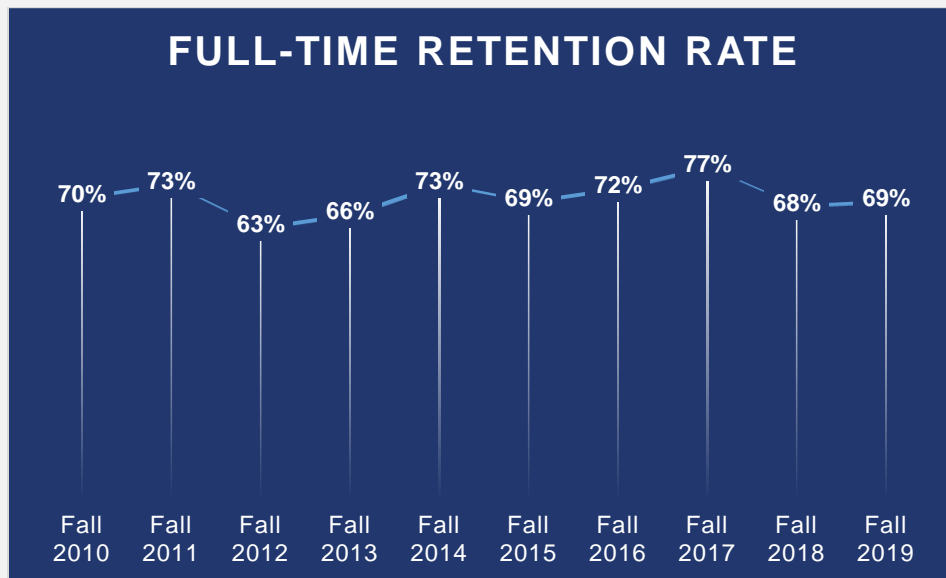

Institutional Retention Rates

First-Time, Full-Time Undergraduate Cohorts

First to second year retention rates of first-time, bachelor's degree-seeking undergraduates:

Term	Retention Rate
Fall 2019	69%
Fall 2018	68%
Fall 2017	77%
Fall 2016	72%
Fall 2015	69%
Fall 2014	73%
Fall 2013	66%
Fall 2012	63%
Fall 2011	73%
Fall 2010	70%