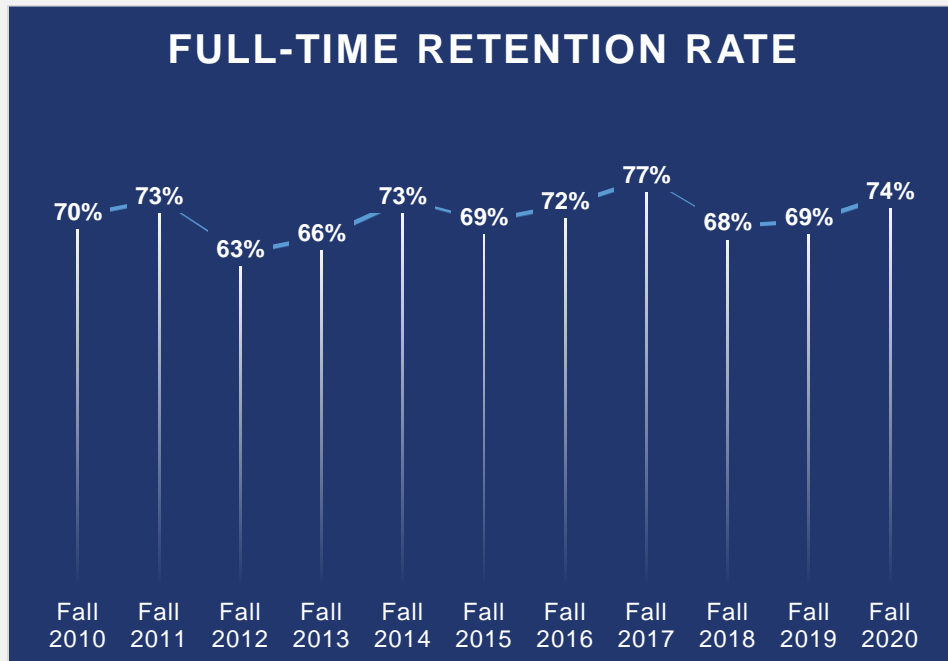

Institutional Retention Rates

First-Time, Full-Time Undergraduate Cohorts

First to second year retention rates of first-time, bachelor's degree-seeking undergraduates:

Term	Retention Rate
Fall 2020	74%
Fall 2019	69%
Fall 2018	68%
Fall 2017	77%
Fall 2016	72%
Fall 2015	69%
Fall 2014	73%
Fall 2013	66%
Fall 2012	63%
Fall 2011	73%
Fall 2010	70%