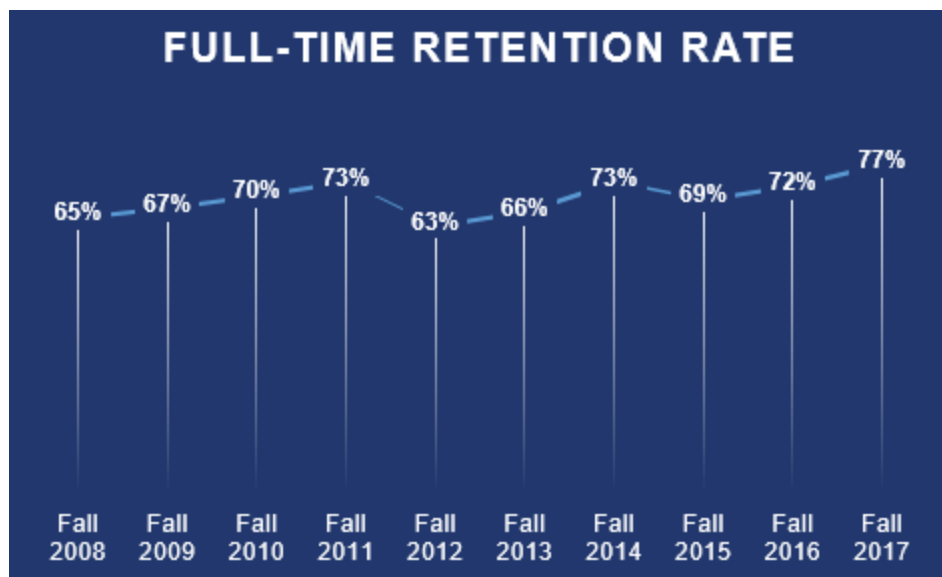

## First-Time, Full-Time Undergraduate Cohorts

First to second year retention rates of first-time, bachelor's degree-seeking undergraduates:

Term	Retention Rate
Fall 2017	77%
Fall 2016	72%
Fall 2015	69%
Fall 2014	73%
Fall 2013	66%
Fall 2012	63%
Fall 2011	73%
Fall 2010	70%
Fall 2009	67%
Fall 2008	65%