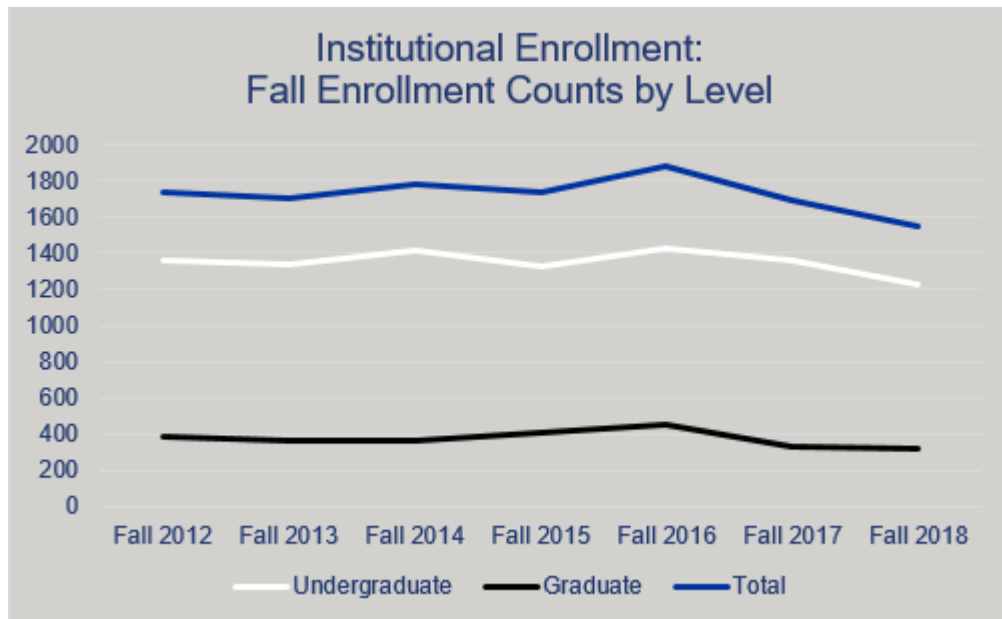

Institutional Enrollment Trends

Fall-to-Fall Enrollment Counts by Level

Institutional Enrollment: Fall Enrollment Counts by Level			
Year	Undergraduate	Graduate	Total
Fall 2018	1226	325	1551
Fall 2017	1360	328	1688
Fall 2016	1424	456	1880
Fall 2015	1323	413	1736
Fall 2014	1418	360	1778
Fall 2013	1333	368	1701
Fall 2012	1355	382	1737