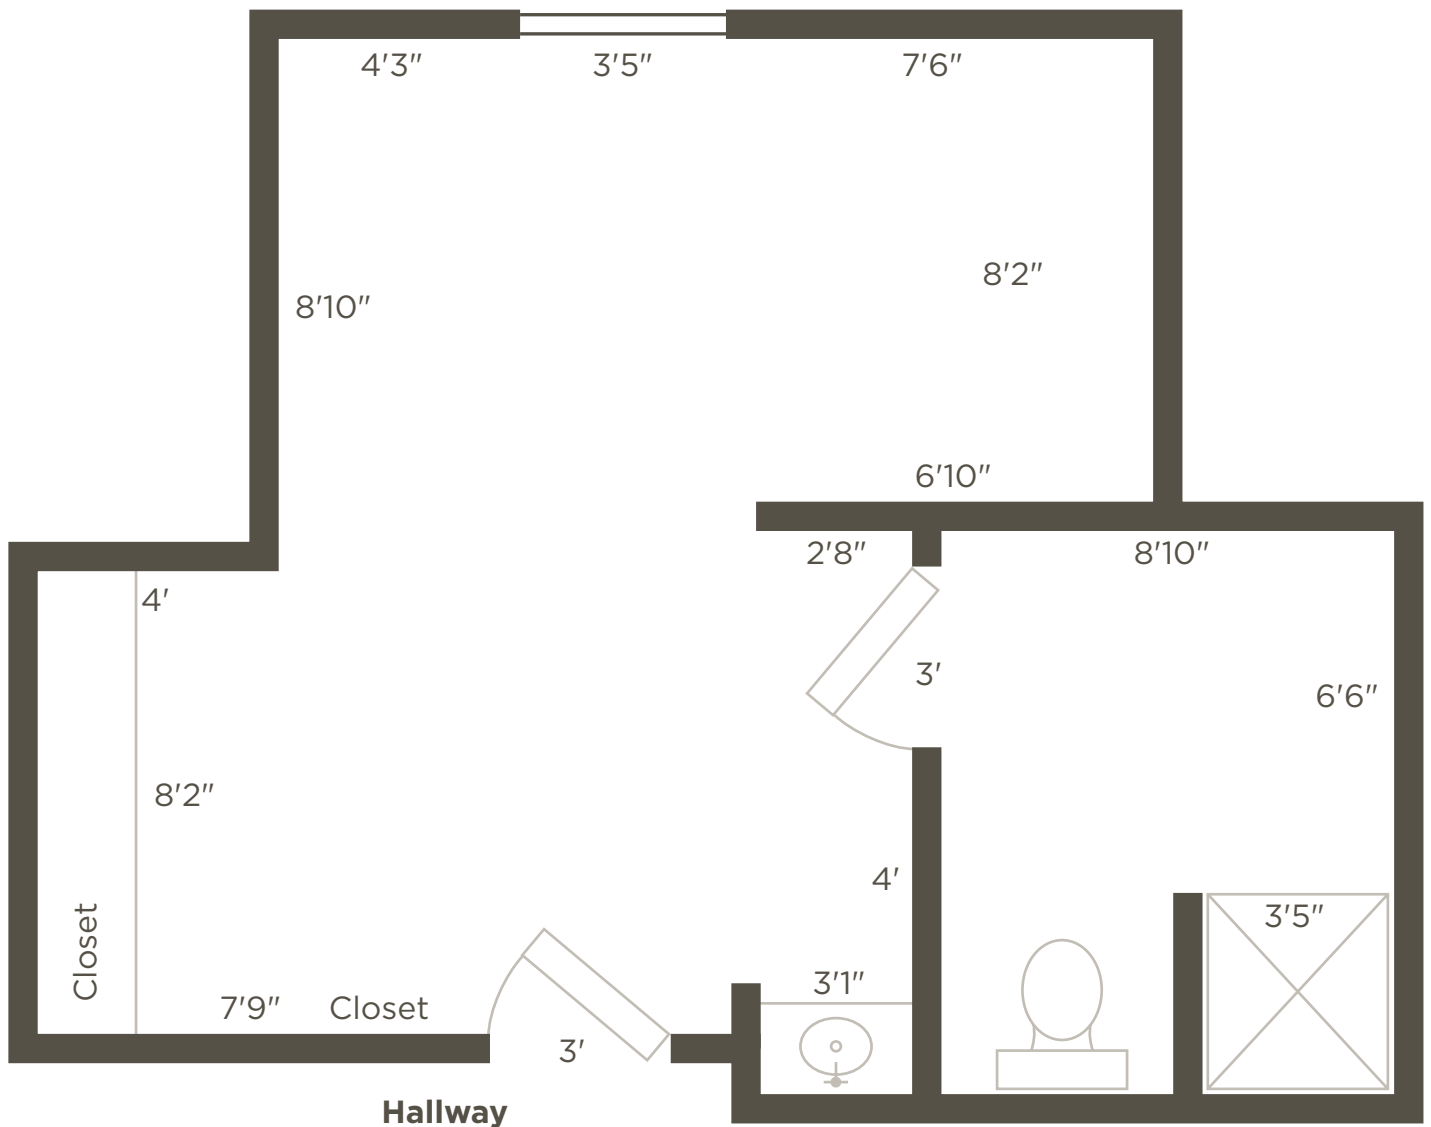

//STUDENT RESIDENCE NEW RESIDENCE HALL

The New Residence Hall has 111 rooms laid out in suites (two rooms share a bathroom), with a capacity of 243 students. The building is divided by wings - 1 for males and 1 for females. Each room includes the following for each student in the room: 1 bed (adjustable in height, bunkable and loftable), 1 dresser, 1 desk, 1 desk chair, a sink/vanity area and closet space for each resident. The New Residence Hall offers a vast amount of common spaces including fitness space, laundry space, a large common lobby, gaming areas (pool, ping pong, etc), a theater room, multiple study lounges and outdoor fellowship areas.

//STUDENT RESIDENCE NEW RESIDENCE HALL

Double

//STUDENT RESIDENCE NEW RESIDENCE HALL

Triple

//STUDENT RESIDENCE NEW RESIDENCE HALL

QUAD