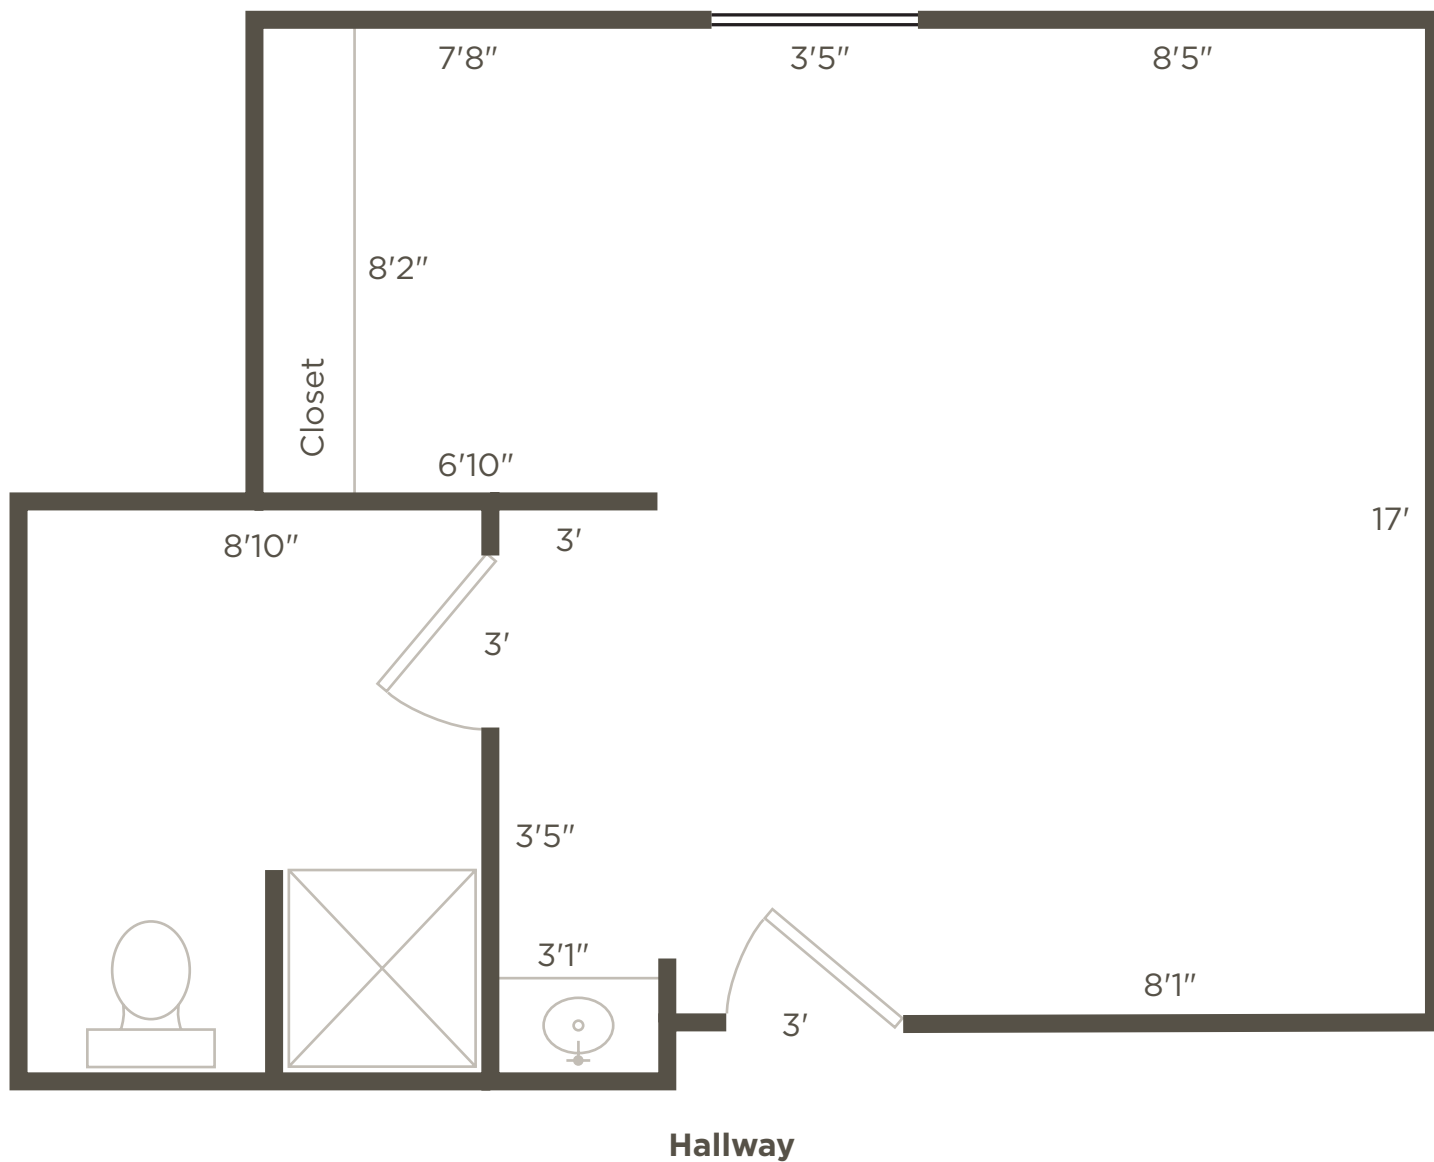

//STUDENT RESIDENCE NEW RESIDENCE HALL

The New Residence Hall has 111 rooms laid out in suites (two rooms share a bathroom), with a capacity of 243 students. The building is divided by wings - 1 for males and 1 for females. Each room includes the following for each student in the room: 1 bed (adjustable in height, bunkable and loftable), 1 dresser, 1 desk, 1 desk chair, a sink/vanity area and closet space for each resident. The New Residence Hall offers a vast amount of common spaces including fitness space, laundry space, a large common lobby, gaming areas (pool, ping pong, etc), a theater room, multiple study lounges and outdoor fellowship areas.

//STUDENT RESIDENCE NEW RESIDENCE HALL

Double

//STUDENT RESIDENCE NEW RESIDENCE HALL

Triple

//STUDENT RESIDENCE NEW RESIDENCE HALL

QUAD