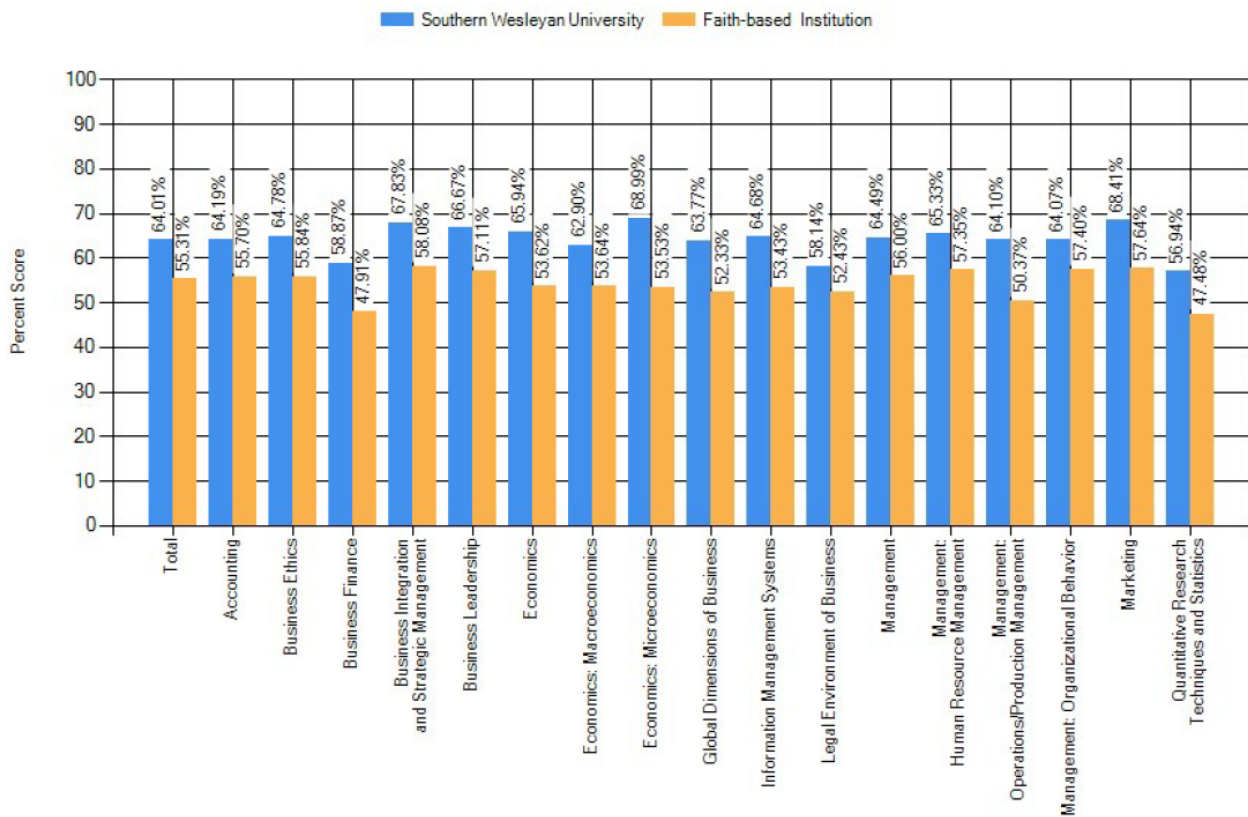

Peregrine Outbound Exam Results

Total Results and Summary Analysis for Faith-based Institution

Overview of outbound exam results compared to the aggregate pool for faith-based institution programs:

SOURCE: Peregrine Academic Services, External Analysis Report for Southern Wesleyan University