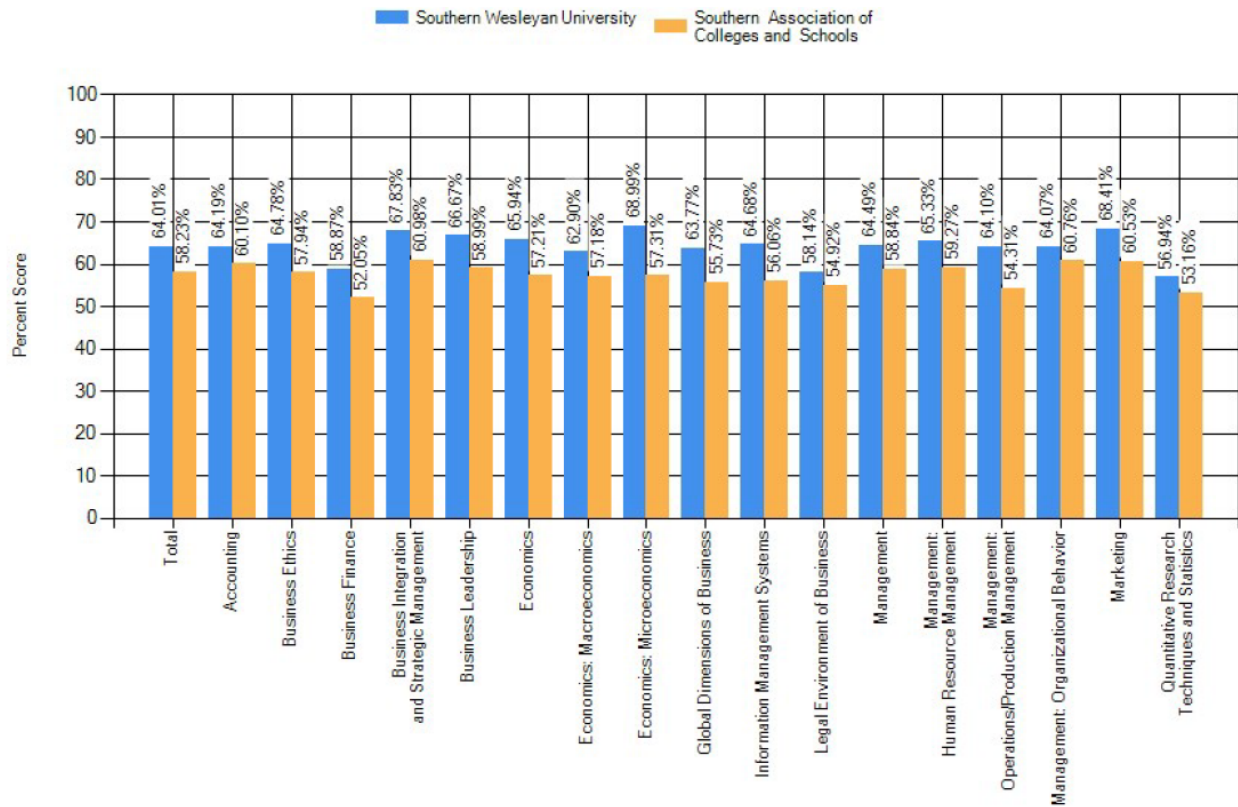

# Peregrine Outbound Exam Results

## Total Results and Summary Analysis for Southern Association of Colleges and Schools

Overview of outbound exam results compared to the aggregate pool Southern Association of Colleges and Schools programs: